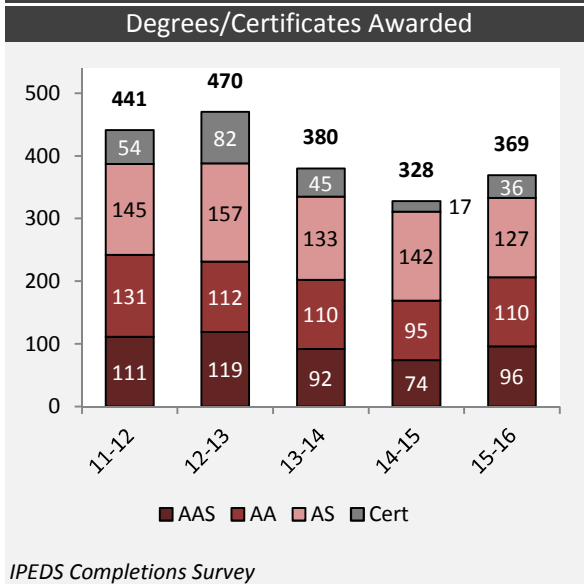

Northwest College Dashboard

GRADUATES/TRANSFERS

First-Time, Full-Time, Degree/Certificate-Seeking Students

All Degree/Certificate-Seeking Students

Top 10 Degrees Awarded

- 2015-16**
1. General Studies (AA, AS) – 58
 2. Agriculture Programs (AS, AAS) – 33
 3. Nursing (AAS) – 25
 4. Business Programs (AS, AAS) – 24
 5. Photo Communications (AAS) – 19
 6. Elementary Education (AA, AS) – 16
 7. Allied Health (AS) – 12
 8. Graphic Design (AA, AAS) – 12
 9. Welding Technology (AAS) – 11
 10. Pre-Professional Programs (AS) – 11
- Programs with # of degrees awarded

Top 5 Transfer-Out Institutions (4-Year)

- 2015-16**
1. University of Wyoming (74 students)
 2. Montana State University – Billings (12)
 3. Montana State University (10)
 4. Black Hills State University (7)
 5. University of Montana (6)

Institutions to which Students Transferred