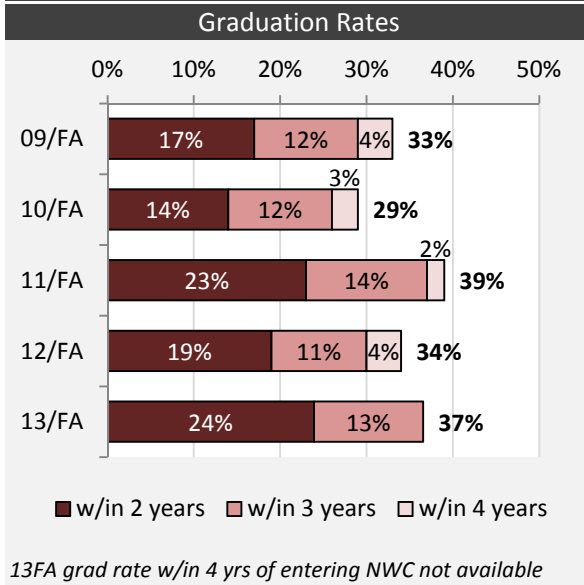

Northwest College Dashboard

GRADUATES/TRANSFERS

First-Time, Full-Time, Degree/Certificate-Seeking Students

All Degree/Certificate-Seeking Students

Top 10 Degrees Awarded

- 2015-16**
1. General Studies (AA, AS) – 58
 2. Agriculture Programs (AS, AAS) – 33
 3. Nursing (AAS) – 25
 4. Business Programs (AS, AAS) – 24
 5. Photo Communications (AAS) – 19
 6. Elementary Education (AA, AS) – 16
 7. Allied Health (AS) – 12
 8. Graphic Design (AA, AAS) – 12
 9. Welding Technology (AAS) – 11
 10. Pre-Professional Programs (AS) – 11
- Programs with # of degrees awarded

Top 5 Transfer-Out Institutions (4-Year)

- 2015-16**
1. University of Wyoming (74 students)
 2. Montana State University – Billings (12)
 3. Montana State University (10)
 4. Black Hills State University (7)
 5. University of Montana (6)

Institutions to which Students Transferred