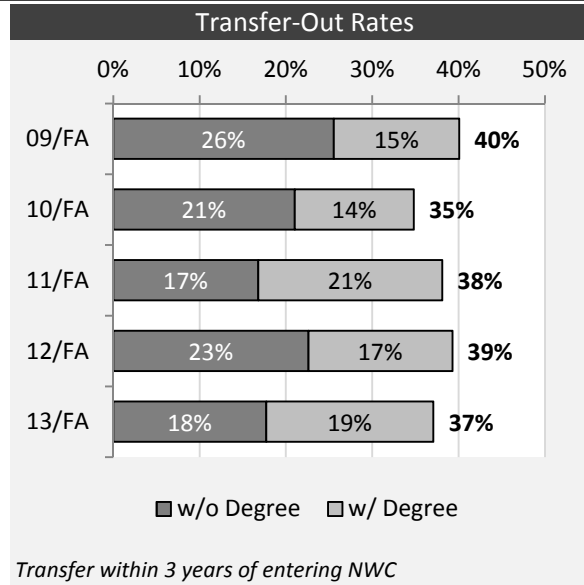

Northwest College Dashboard

GRADUATES/TRANSFERS

First-Time, Full-Time, Degree/Certificate-Seeking Students

All Degree/Certificate-Seeking Students

Top 10 Degrees Awarded

- 2015-16**
1. General Studies (AA, AS) – 58
 2. Agriculture Programs (AS, AAS) – 33
 3. Nursing (AAS) – 25
 4. Business Programs (AS, AAS) – 24
 5. Photo Communications (AAS) – 19
 6. Elementary Education (AA, AS) – 16
 7. Allied Health (AS) – 12
 8. Graphic Design (AA, AAS) – 12
 9. Welding Technology (AAS) – 11
 10. Pre-Professional Programs (AS) – 11
- Programs with # of degrees awarded

Top 5 Transfer-Out Institutions (4-Year)

- 2015-16**
1. University of Wyoming (74 students)
 2. Montana State University – Billings (12)
 3. Montana State University (10)
 4. Black Hills State University (7)
 5. University of Montana (6)