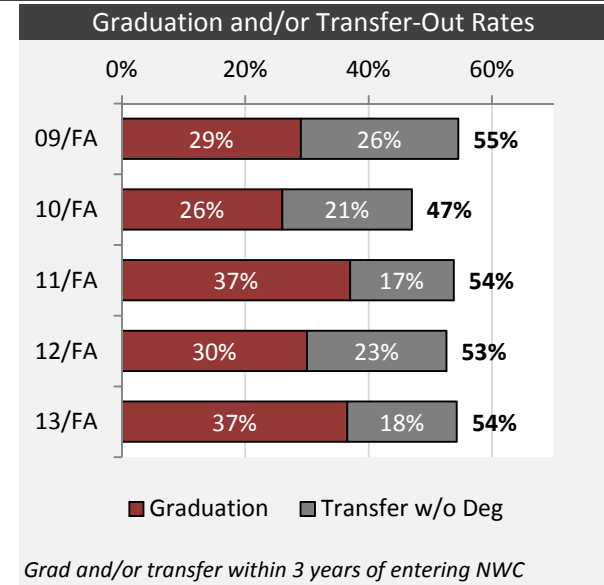

Northwest College Dashboard

GRADUATES/TRANSFERS

First-Time, Full-Time, Degree/Certificate-Seeking Students

All Degree/Certificate-Seeking Students

Top 10 Degrees Awarded

- 2015-16**
1. General Studies (AA, AS) – 58
 2. Agriculture Programs (AS, AAS) – 33
 3. Nursing (AAS) – 25
 4. Business Programs (AS, AAS) – 24
 5. Photo Communications (AAS) – 19
 6. Elementary Education (AA, AS) – 16
 7. Allied Health (AS) – 12
 8. Graphic Design (AA, AAS) – 12
 9. Welding Technology (AAS) – 11
 10. Pre-Professional Programs (AS) – 11
- Programs with # of degrees awarded

Top 5 Transfer-Out Institutions (4-Year)

- 2015-16**
1. University of Wyoming (74 students)
 2. Montana State University – Billings (12)
 3. Montana State University (10)
 4. Black Hills State University (7)
 5. University of Montana (6)

Institutions to which Students Transferred